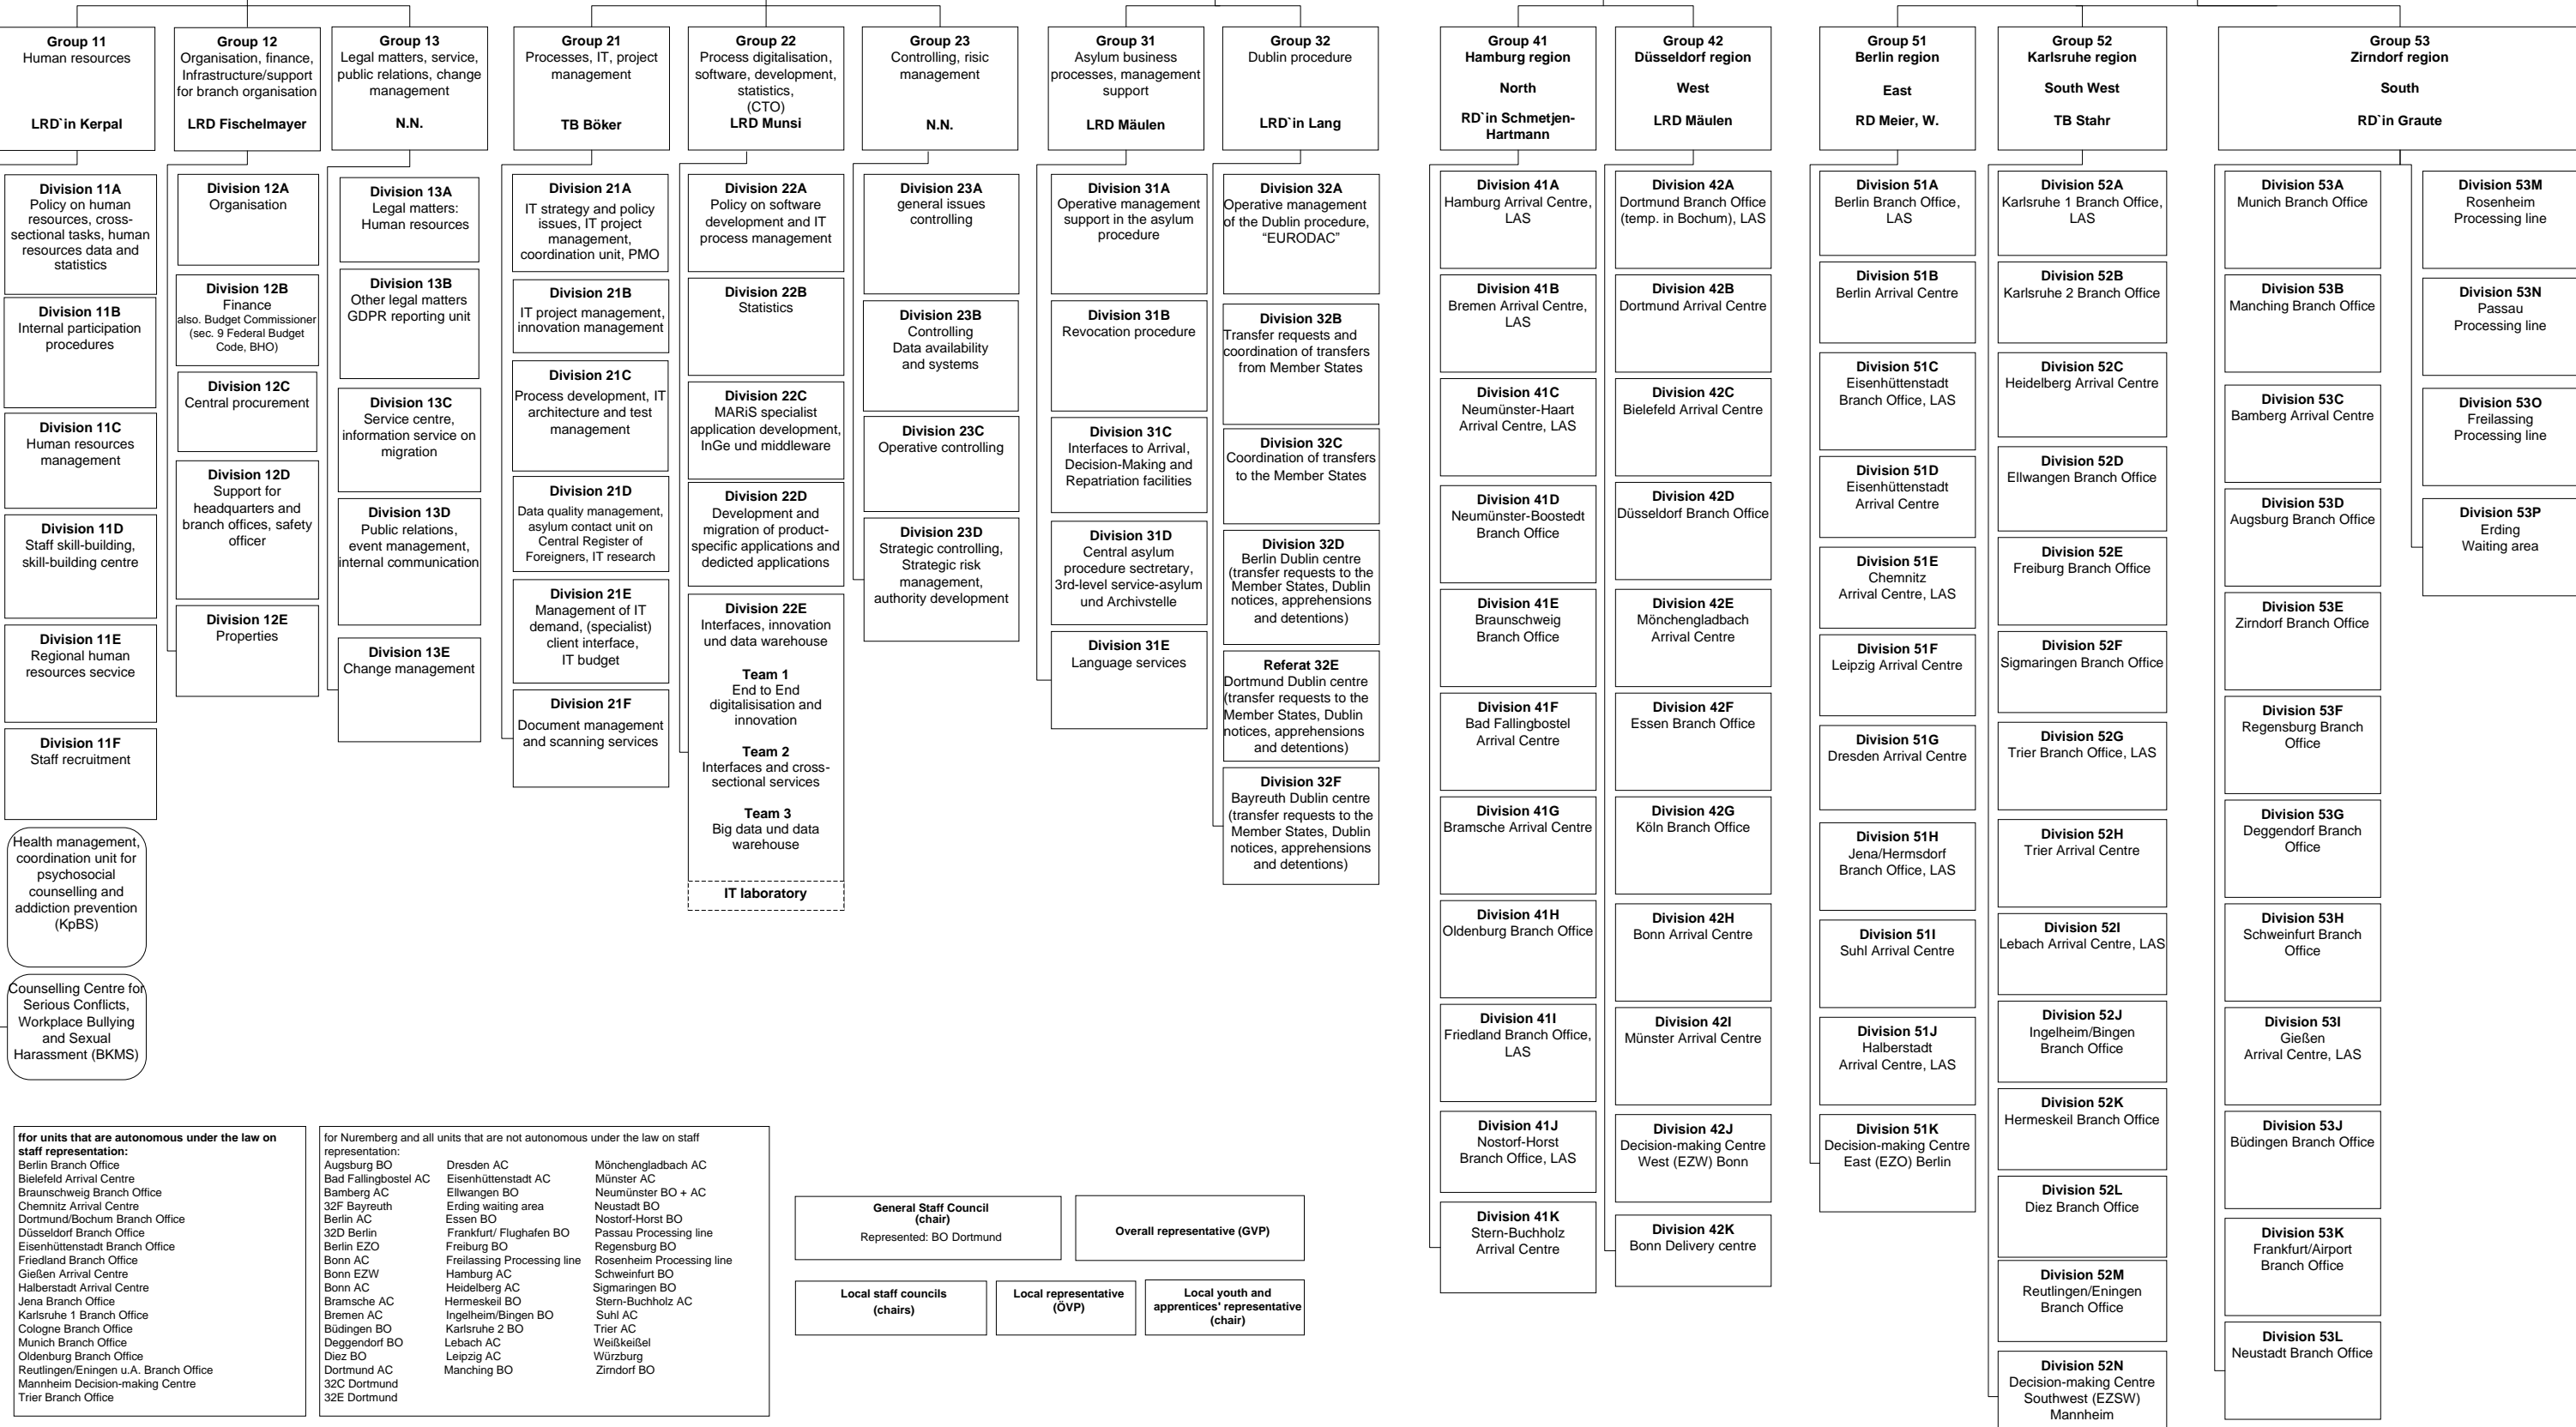

Office of the President

Dr. Sommer
 President

Executive Staff (LS)
 LRD in Hirsland

Dr. Richter
 Vice President

Schumacher
 Vice President
Details s.p.2

Division LS1
 General issues and political communication

Division LS2
 Press

Division LS3
 Coordination with Min. of the Interior & parliamentary enquiries

Document Security Commissioner
 Equality Commissioner
 Official Data Protection Commissioner
 Anti-corruption Commissioner
 Internal Auditing
 IT Security Commissioner

Office of the Vice President

Office of the Vice President

for units that are autonomous under the law on staff representation:
 Berlin Branch Office
 Bielefeld Arrival Centre
 Braunschweig Branch Office
 Chemnitz Arrival Centre
 Dortmund/Bochum Branch Office
 Düsseldorf Branch Office
 Eisenhüttenstadt Branch Office
 Friedland Branch Office
 Gießen Arrival Centre
 Halberstadt Arrival Centre
 Jena Branch Office
 Karlsruhe 1 Branch Office
 Cologne Branch Office
 Munich Branch Office
 Oldenburg Branch Office
 Reutlingen/Eningen u.A. Branch Office
 Mannheim Decision-making Centre
 Trier Branch Office

for Nuremberg and all units that are not autonomous under the law on staff representation:
 Augsburg BO
 Bad Fallingbostal AC
 Bamberg AC
 32F Bayreuth
 Berlin AC
 32D Berlin
 Berlin EZO
 Bonn AC
 Bonn EZW
 Bonn AC
 Bramsche AC
 Bremen AC
 Büdingen BO
 Deggendorf BO
 Diez BO
 Dortmund AC
 32C Dortmund
 32E Dortmund
 Dresden AC
 Eisenhüttenstadt AC
 Ellwangen BO
 Essen BO
 Frankfurt/ Flughafen BO
 Freiburg BO
 Freilassing Processing line
 Hamburg AC
 Heidelberg AC
 Hermeskeil BO
 Ingelheim/Bingen BO
 Karlsruhe 2 BO
 Lebach AC
 Leipzig AC
 Manching BO
 Mönchengladbach AC
 Münster AC
 Neumünster BO + AC
 Neustadt BO
 Nostorf-Horst BO
 Passau Processing line
 Regensburg BO
 Rosenheim Processing line
 Schweinfurt BO
 Sigmaringen BO
 Stern-Buchholz AC
 Suhl AC
 Trier AC
 Weißkeißel
 Würzburg
 Zirndorf BO